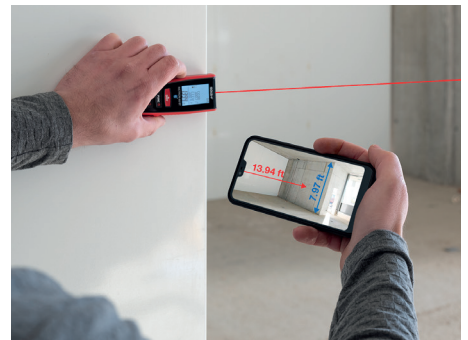

Download the compatible and free SOLA Measures app and make use of its smart additional functions by using it with the METRON 60 BT: Create photos, sketch and precisely determine lengths, save, manage, and share measurement results.

SOLA Measures

Download on the App Store

GET IT ON Google Play

Order information METRON 60 BT

Included with delivery

- METRON 60 BT laser distance meter
- 3.7 V Li-ion battery (850 mAh)
- USB-C charging cable
- Belt case
- Strap
- Quick start guide

Technical data

Measuring range	up to 200 feet (60 m)*
Accuracy	±1/16 inch (±1.5 mm)**
Unit of measurement	in, ft, ft+in, m
Laser class and type	2, 635 nm < 1 mW
Protection class	IP54
Automatic power off	45 s (laser), 180 s (device)
Operating time	up to 5,000 measurements***
Battery type	3.7 V Li-ion battery (850 mAh)
Operating temperature	32°F to 104°F (0°C to 40°C)
Storage temperature	-4°F to 140°F (-20°C to 60°C)
Dimensions (H × W × D)	4.68 × 1.81 × 1.10 inches (119 × 46 × 28 mm)
Weight with batteries	4 oz (100 g)

* Depending on conditions at work site.

** This degree of precision applies when measuring distances of up to 35 feet (10 m); when measuring distances of between 35 and 200 feet, the maximum tolerance may decrease by 0.0001 in./in. (0.1 mm/m).

*** Use at room temperature.

Applications

- Length measurement
- Area measurement
- Volume measurement
- Min./max. measurement
- Continuous measurement
- Indirect 2-point measurement
- Indirect 3-point measurement
- Addition/subtraction
- Measurement memory