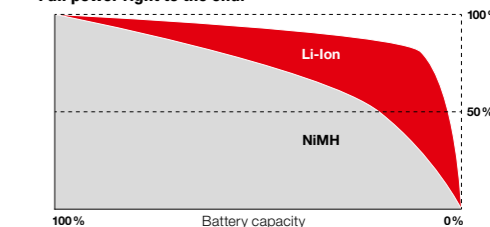

Full power right to the end.