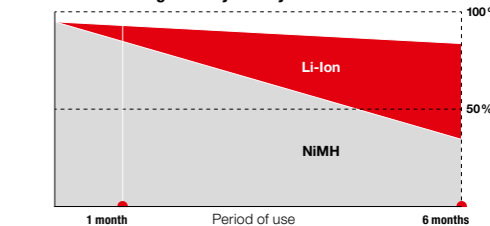

No self-discharge. Always ready for use.

No memory effect. Charge it however you want.