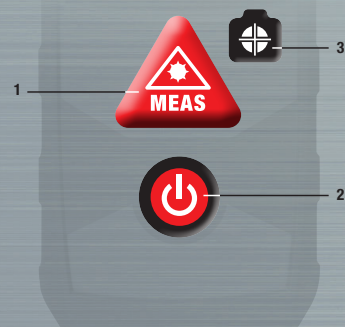

QUICK START
VECTOR 100 PRO

- 1 Measure button
- 2 ON/OFF/Delete button/Back button
- 3 Camera

camera

1x  2-zoom

2x  4-zoom

+ -

+ -

+ 1x → a + b

- 1x → a - b

Electronic inclination sensor

display turns

1-100 memory

m

m

bluetooth manual

bluetooth automatic

m → m/ft/in/' "

VECTOR Measure & Sketch

ANDROID APP ON Google play

Available on the App Store

Connection: VECTOR APP with mobile phone

2 x MEAS

Self-Calibration

Please Wait