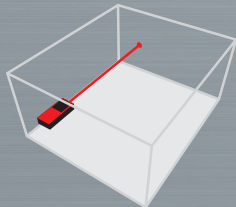

m → m/ft/in/' "

VECTOR Measure & Sketch

ANDROID APP ON Google play

Available on the App Store

Connection: VECTOR APP with mobile phone

2 x MEAS

Self-Calibration

Please Wait

Self-calibrating, please don't move it

6s

2 sec. → ON

2 sec. → OFF

1

1 x

3

2 sec.