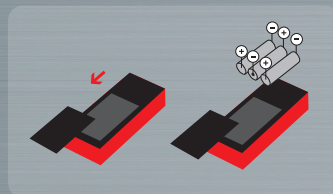

QUICK START
VECTOR 100 PRO

- 1 Measure button
- 2 ON/OFF/Delete button/Back button
- 3 Camera

camera

1x  2-zoom

2x  4-zoom

+ -

+ -

+ 1x → a + b

- 1x → a - b

Electronic inclination sensor

display turns

1-100 memory

m

m

bluetooth manual

bluetooth automatic

m → m/ft/in/' "

VECTOR Measure & Sketch

ANDROID APP ON Google play

Available on the App Store

Connection: VECTOR APP with mobile phone

2 x MEAS

Self-Calibration

Please Wait