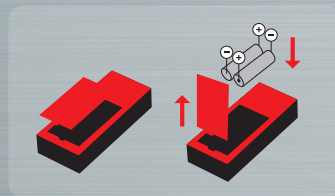

## QUICK START VECTOR 20

1 Measuring button

2 ON/OFF button

2 sec. → ON

2 sec. → OFF

1

1x

3