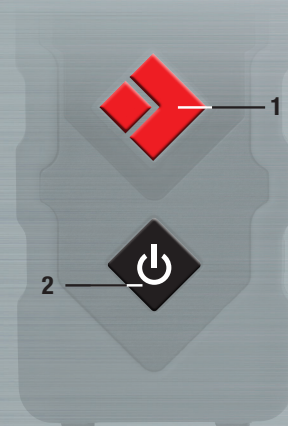

## QUICK START VECTOR 20

1 Measuring button

2 ON/OFF button

2 sec. → ON

2 sec. → OFF

1

1x

3